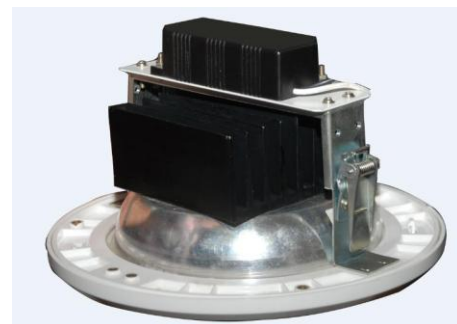

Model no. DL00500806

5 Watt LED Downlight

cleanray LED lighting is a practical and beneficial solution to issues like efficiency, economics and environment. This has helped us create lighting solutions which are clearly superior to the ones that are being deployed currently. With our LED technology, you can enjoy the benefits of lighting without the hazards of heat, insects or spiralling electricity bills.

Product Description

The cleanray 5 watt LED down lights is energy efficient fittings, which can be ceiling mounted or surface mounted on POP (Plaster of Paris). These lights are made out of polycarbonate, a drop proof substance, with excellent electrical and mechanical properties. The fittings are built with high performance aluminum reflectors and acrylic diffusers to ensure enhanced and uniform light dispersion.

Mechanical Data.

The cleanray 5 watt LED down light weighs approximately 500 grams and uses an acrylic diffuser for enhanced light diffusion

Optical Data

Fixture Output	450 Lumens initial
Luminous Flux	>70 Lm/Watt
CRI	> 75
Color	5500 – 6000 Kelvin