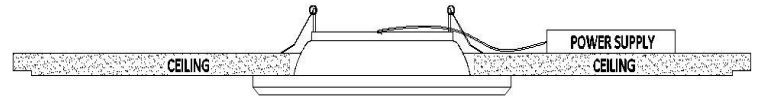

Technical Specification

Note: The specifications are subject to change without prior notice.

Vignani Solutions Pvt. Ltd. 93/A, 4th B cross, 5th Block, Koramanagala Industrial Area, Bangalore 560095
Telephone +91 80 4200 4212 | Fax: +91 80 4200 4260 | email: info@cleanray.in | URL: <http://www.cleanray.in>