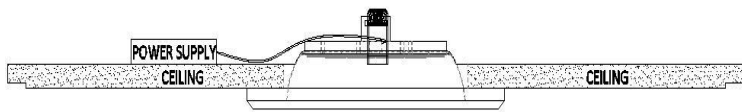

Technical Specification

Note: The specifications are subject to change without prior notice.

Vignani Solutions Pvt. Ltd. 93/A, 4th B cross, 5th Block, Koramanagala Industrial Area, Bangalore 560095
Telephone +91 80 4200 4212 | Fax: +91 80 4200 4260 | email: info@cleanray.in | URL: <http://www.cleanray.in>