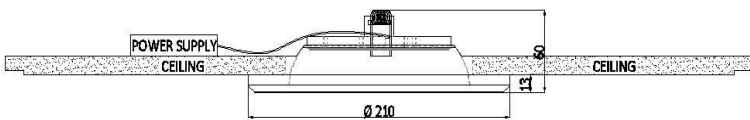

Technical Specification

Note: The specifications are subject to change without prior notice.

Vignani Solutions Pvt. Ltd. 93/A, 4th B cross, 5th Block, Koramanagala Industrial Area, Bangalore 560095
Telephone +91 80 4200 4212 | Fax: +91 80 4200 4260 | email: info@cleanray.in | URL: <http://www.cleanray.in>